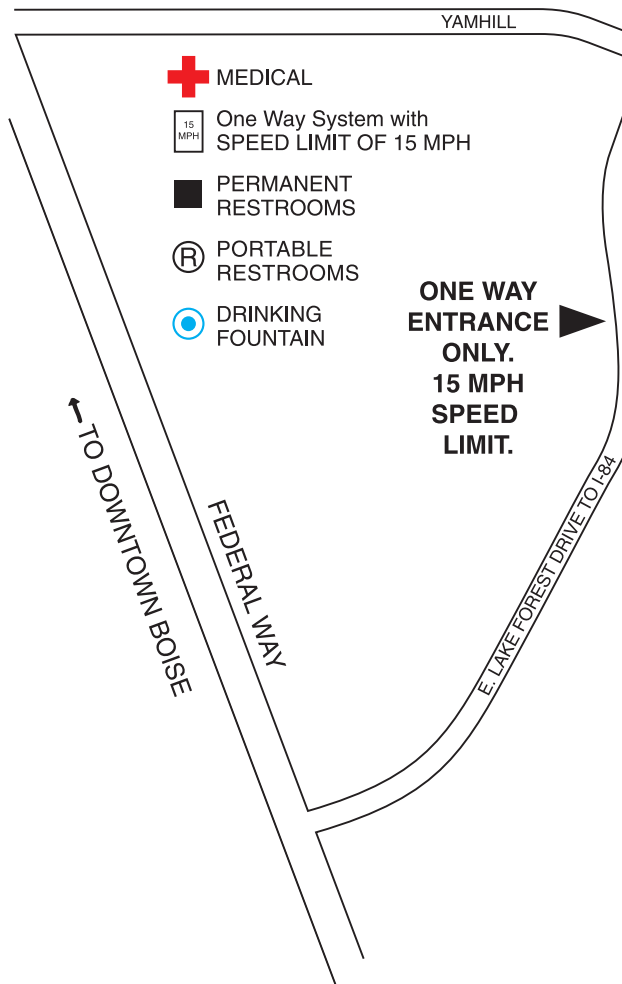

SIMPLOT SPORTS COMPLEX

2437 E. Lake Forest Dr.
Boise, Idaho

NO Pets Allowed, NO Practice on fields
NO Alcohol

- MEDICAL
- One Way System with SPEED LIMIT OF 15 MPH
- PERMANENT RESTROOMS
- PORTABLE RESTROOMS
- DRINKING FOUNTAIN

Best Parking for Fields 15-19