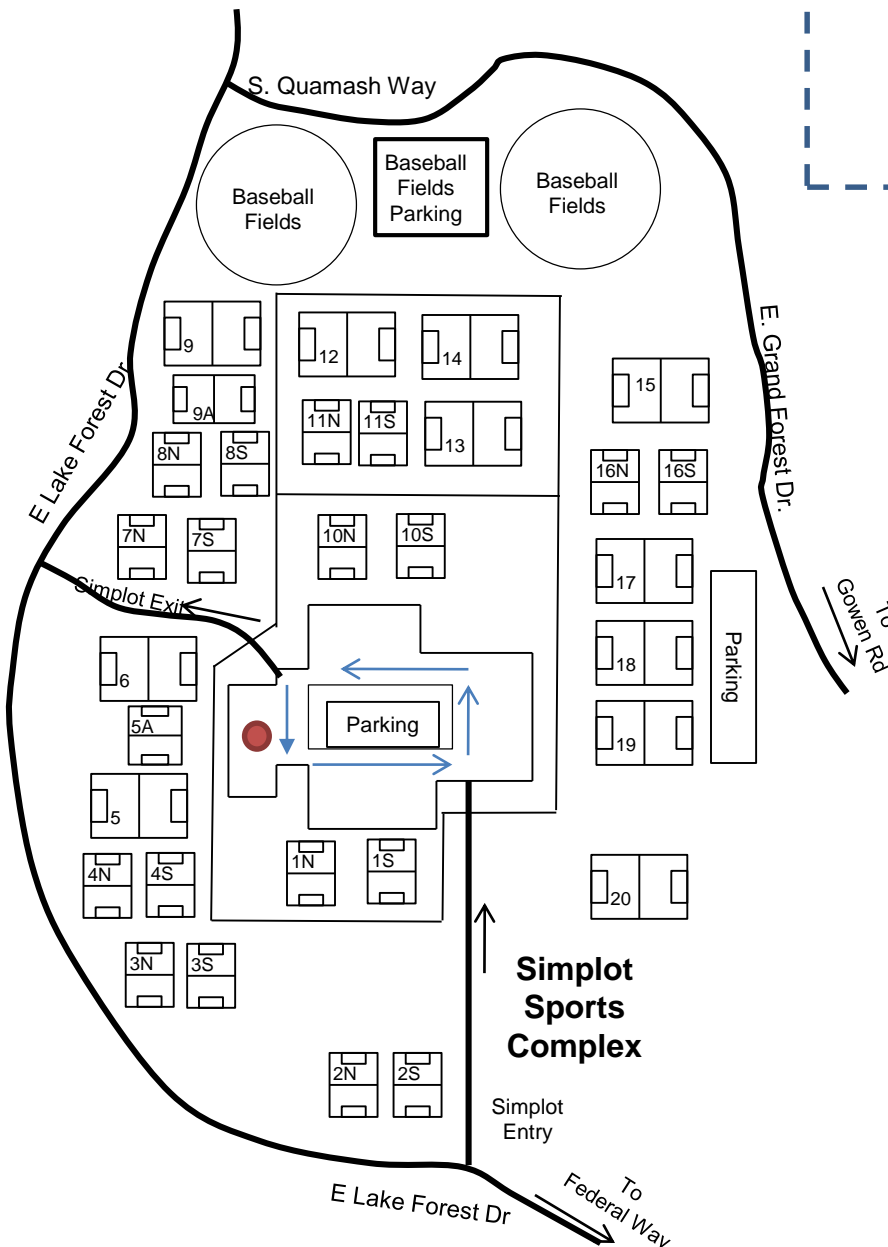

Simplot Sports Complex Directions

DIRECTIONS: I-84 / EXIT 57

- Leaving Exit 57, proceed East on E. Gowen Rd
- Proceed ¼ mile, Turn Left on to S. Federal Way
- Proceed ¼ mile, Turn Right on to E. Lake Forest Rd
- Turn into Simplot Sport Complex is ¼ mile on the Right
- May be advantageous to park on E. Lake Forest Drive depending what field you are at.

Exit 57 Map

Simplot Sports Complex

Main HQ
Medical
Referees
T-Shirts