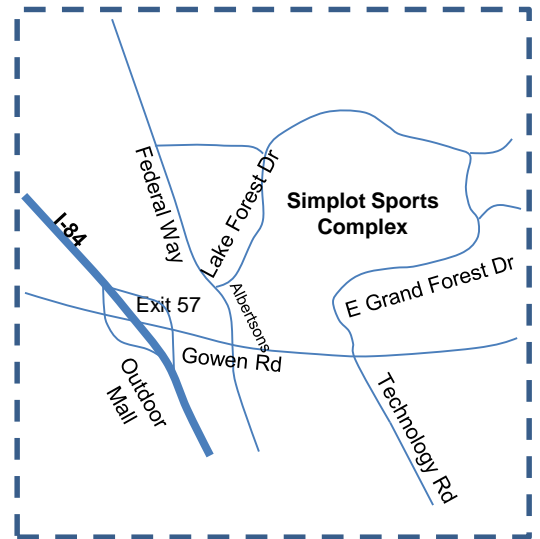

Simplot Sports Complex Directions

DIRECTIONS: I-84 / EXIT 57

- Leaving Exit 57, proceed East on E. Gowen Rd
- Proceed ¼ mile, Turn Left on to S. Federal Way
- Proceed ¼ mile, Turn Right on to E. Lake Forest Rd
- Turn into Simplot Sport Complex is ¼ mile on the Right
- May be advantageous to park on E. Lake Forest Drive depending what field you are at.

Exit 57 Map

Simplot Sports Complex

Main HQ
Medical
Referees
T-Shirts