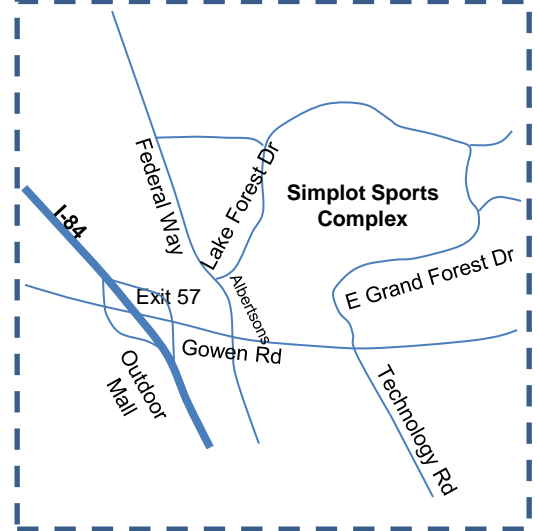

Simplot Sports Complex Directions

DIRECTIONS: I-84 / EXIT 57

- Leaving Exit 57, proceed East on E. Gowen Rd
- Proceed ¼ mile, Turn Left on to S. Federal Way
- Proceed ¼ mile, Turn Right on to E. Lake Forest Rd
- Turn into Simplot Sport Complex is ¼ mile on the Right
- May be advantageous to park on E. Lake Forest Drive depending what field you are at.

Exit 57 Map

Simplot Sports Complex

**Main HQ
Medical
Referees
T-Shirts**