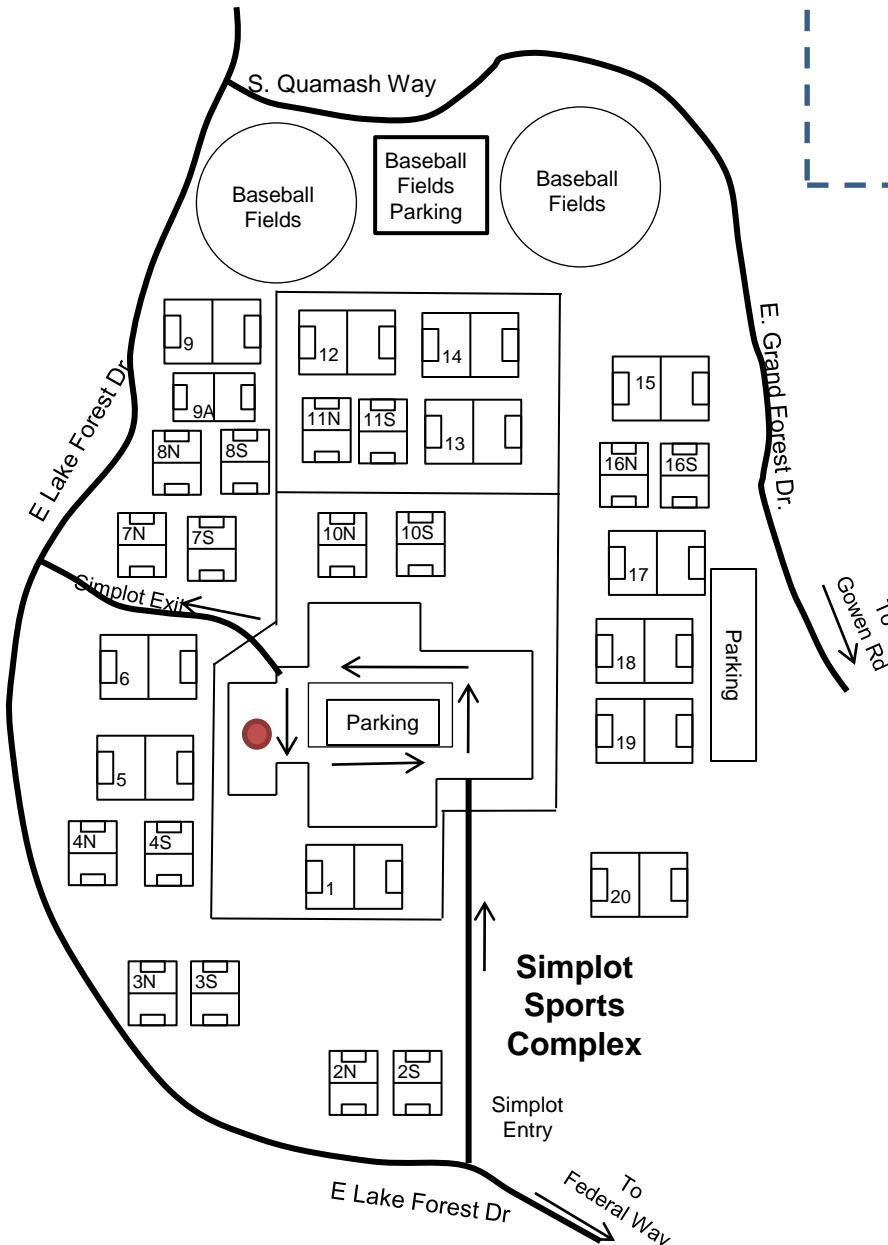

Simplot Sports Complex Directions

DIRECTIONS: I-84 / EXIT 57

- Leaving Exit 57, proceed East on E. Gowen Rd
- Proceed ¼ mile, Turn Left on to S. Federal Way
- Proceed ¼ mile, Turn Right on to E. Lake Forest Rd
- Turn into Simplot Sport Complex is ¼ mile on the Right
- May be advantageous to park on E. Lake Forest Drive depending what field you are at.

Exit 57 Map

Simplot Sports Complex

**Main HQ
Medical
Referees
T-Shirts**